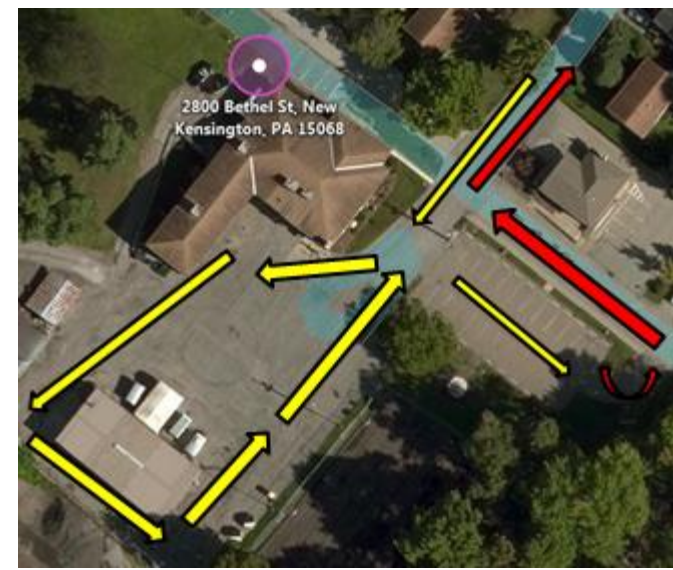

**Lower Burrell Police
Department Parking Lot
2800 Bethel St.
Lower Burrell, PA 15068**

**Saturday, November 2, 2019
9:00 am to 1:00 pm**

REGISTRATION REQUIRED.

Visit www.ecsr.net or call
866-815-0016 to schedule your
appointment today.