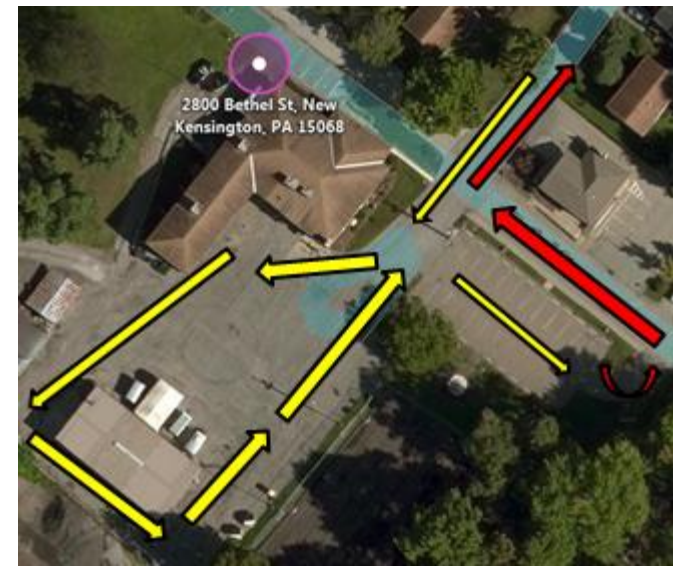

**Lower Burrell Police
Department Parking Lot
2800 Bethel St.
Lower Burrell, PA 15068**

**Saturday, May 4, 2019
9:00 am to 1:00 pm**

REGISTRATION REQUIRED.

Visit www.ecsr.net or call
866-815-0016 to schedule your
appointment today.